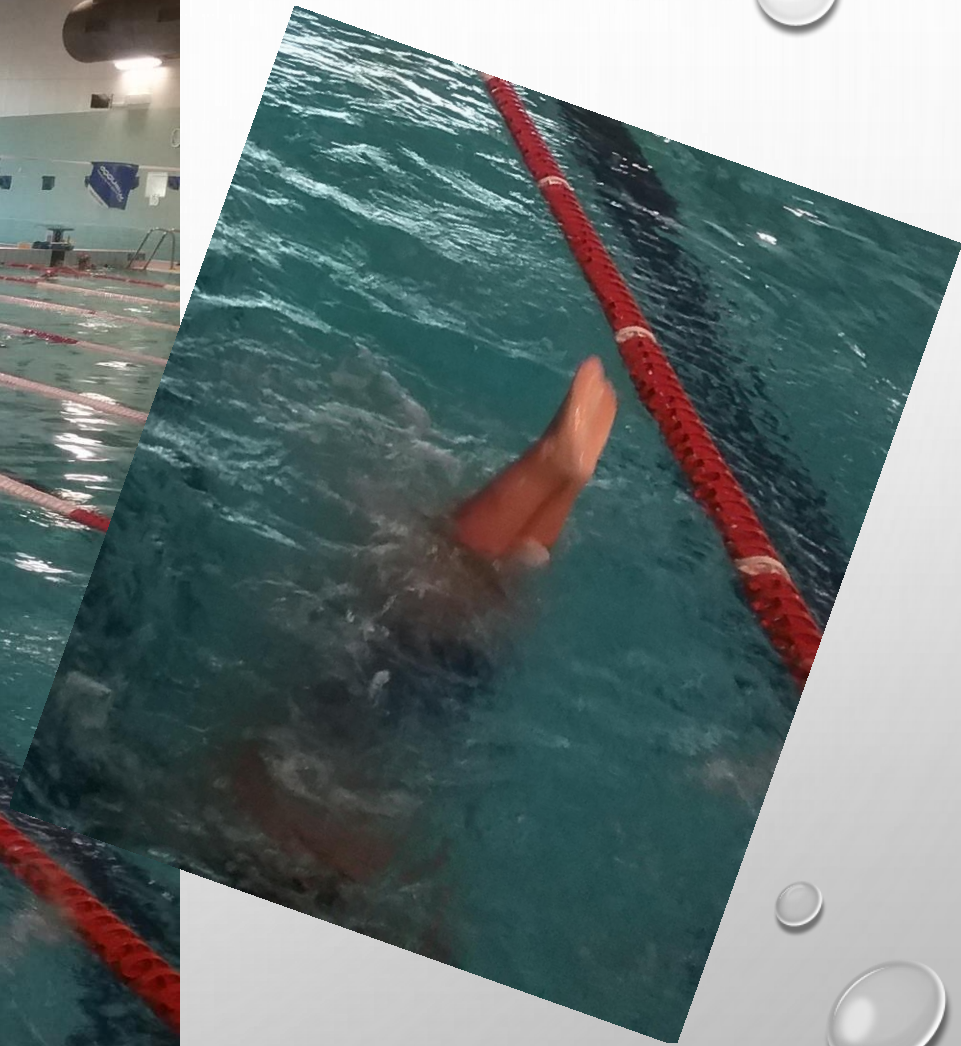

The background of the entire page is a light gray gradient with several realistic water droplets of various sizes scattered across it. The droplets have highlights and shadows, giving them a three-dimensional appearance.

CORSO DI NUOTO

CLASSI PRIME
PARCO DUCALE A.S. 2017/18
PROF. BEVIVINO PIETRO

A photograph of a swimming pool with a red lane line. The water is dark blue-green with some ripples. The text is written in a white, handwritten-style font. The background of the entire image is light gray with several white, bubble-like shapes scattered around the edges.

Corso di nuoto alla piscina
Onda Blu di Sassuolo