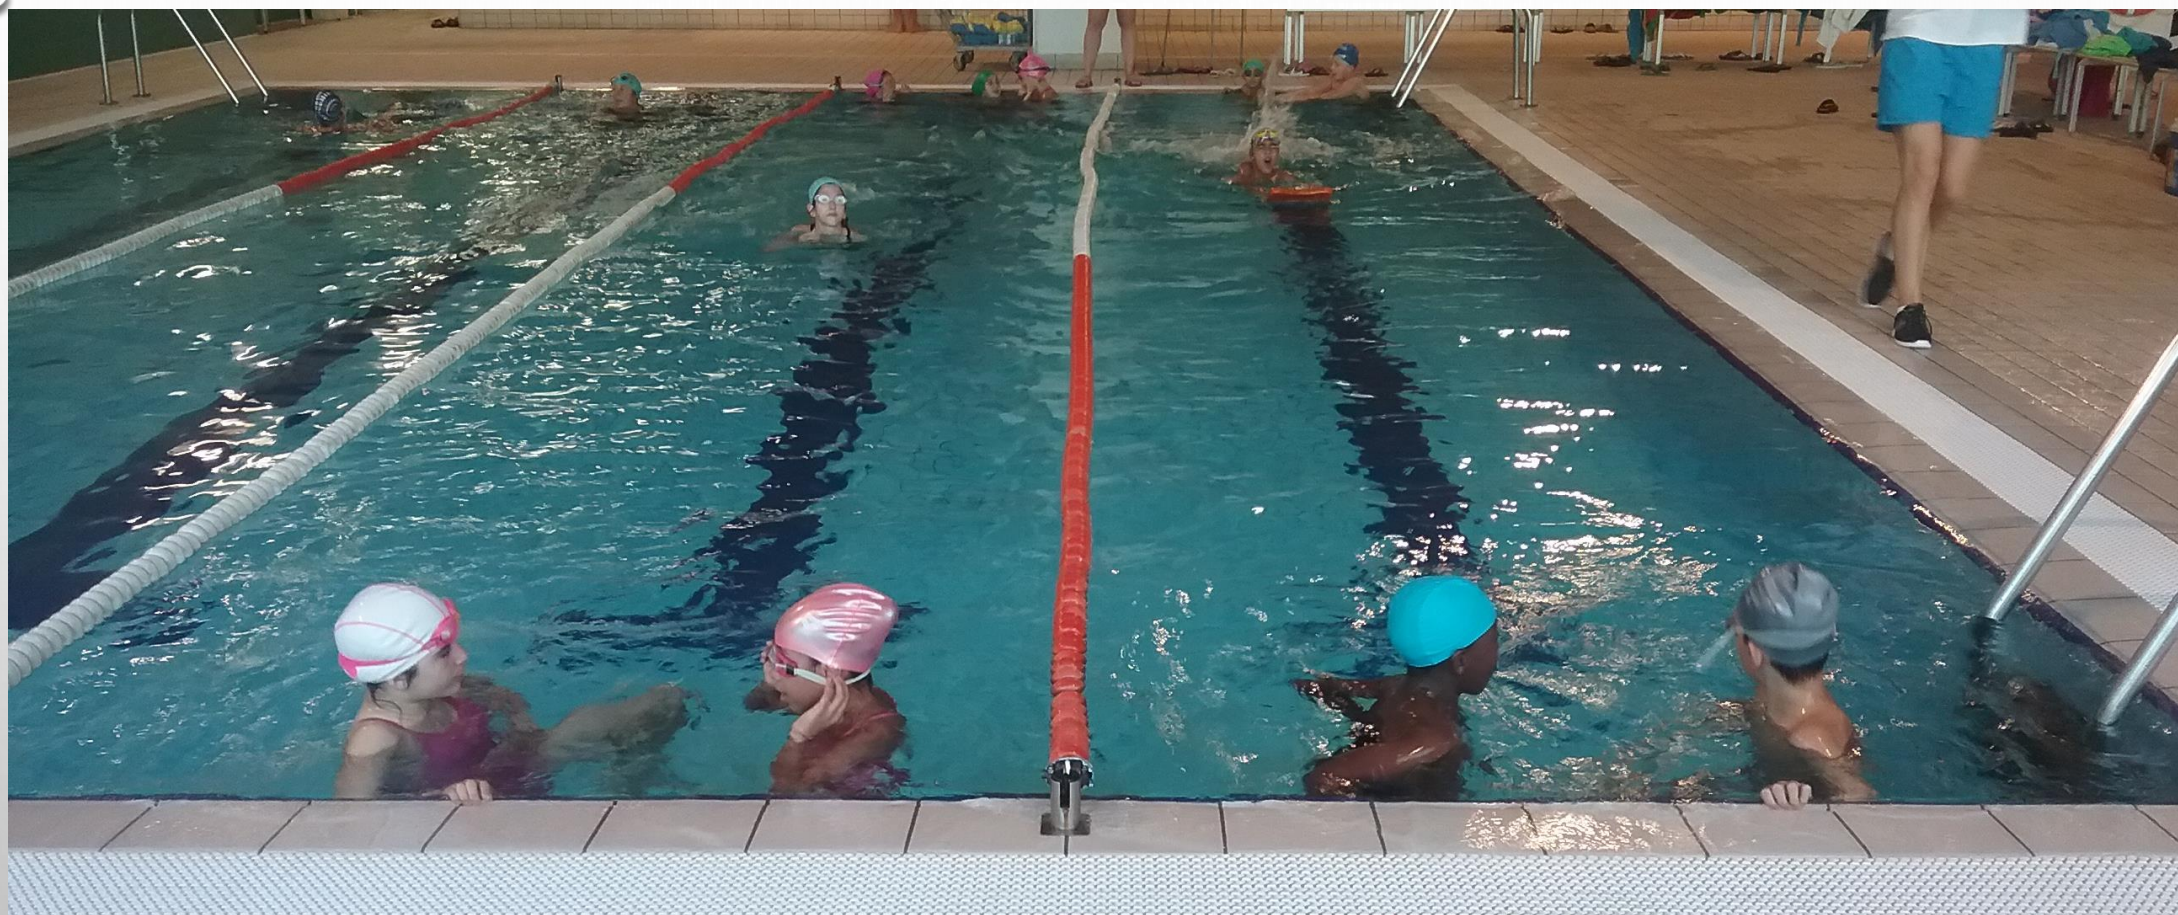

The background of the entire page is a light gray gradient with several realistic water droplets of various sizes scattered across it. The droplets have highlights and shadows, giving them a three-dimensional appearance.

CORSO DI NUOTO

CLASSI PRIME
PARCO DUCALE A.S. 2017/18
PROF. BEVIVINO PIETRO

A photograph of a swimming pool with a red lane line. The water is dark blue-green with some ripples. The text is written in a white, handwritten-style font. The background of the entire image is light gray with several white, bubble-like shapes scattered around the edges.

Corso di nuoto alla piscina
Onda Blu di Sassuolo