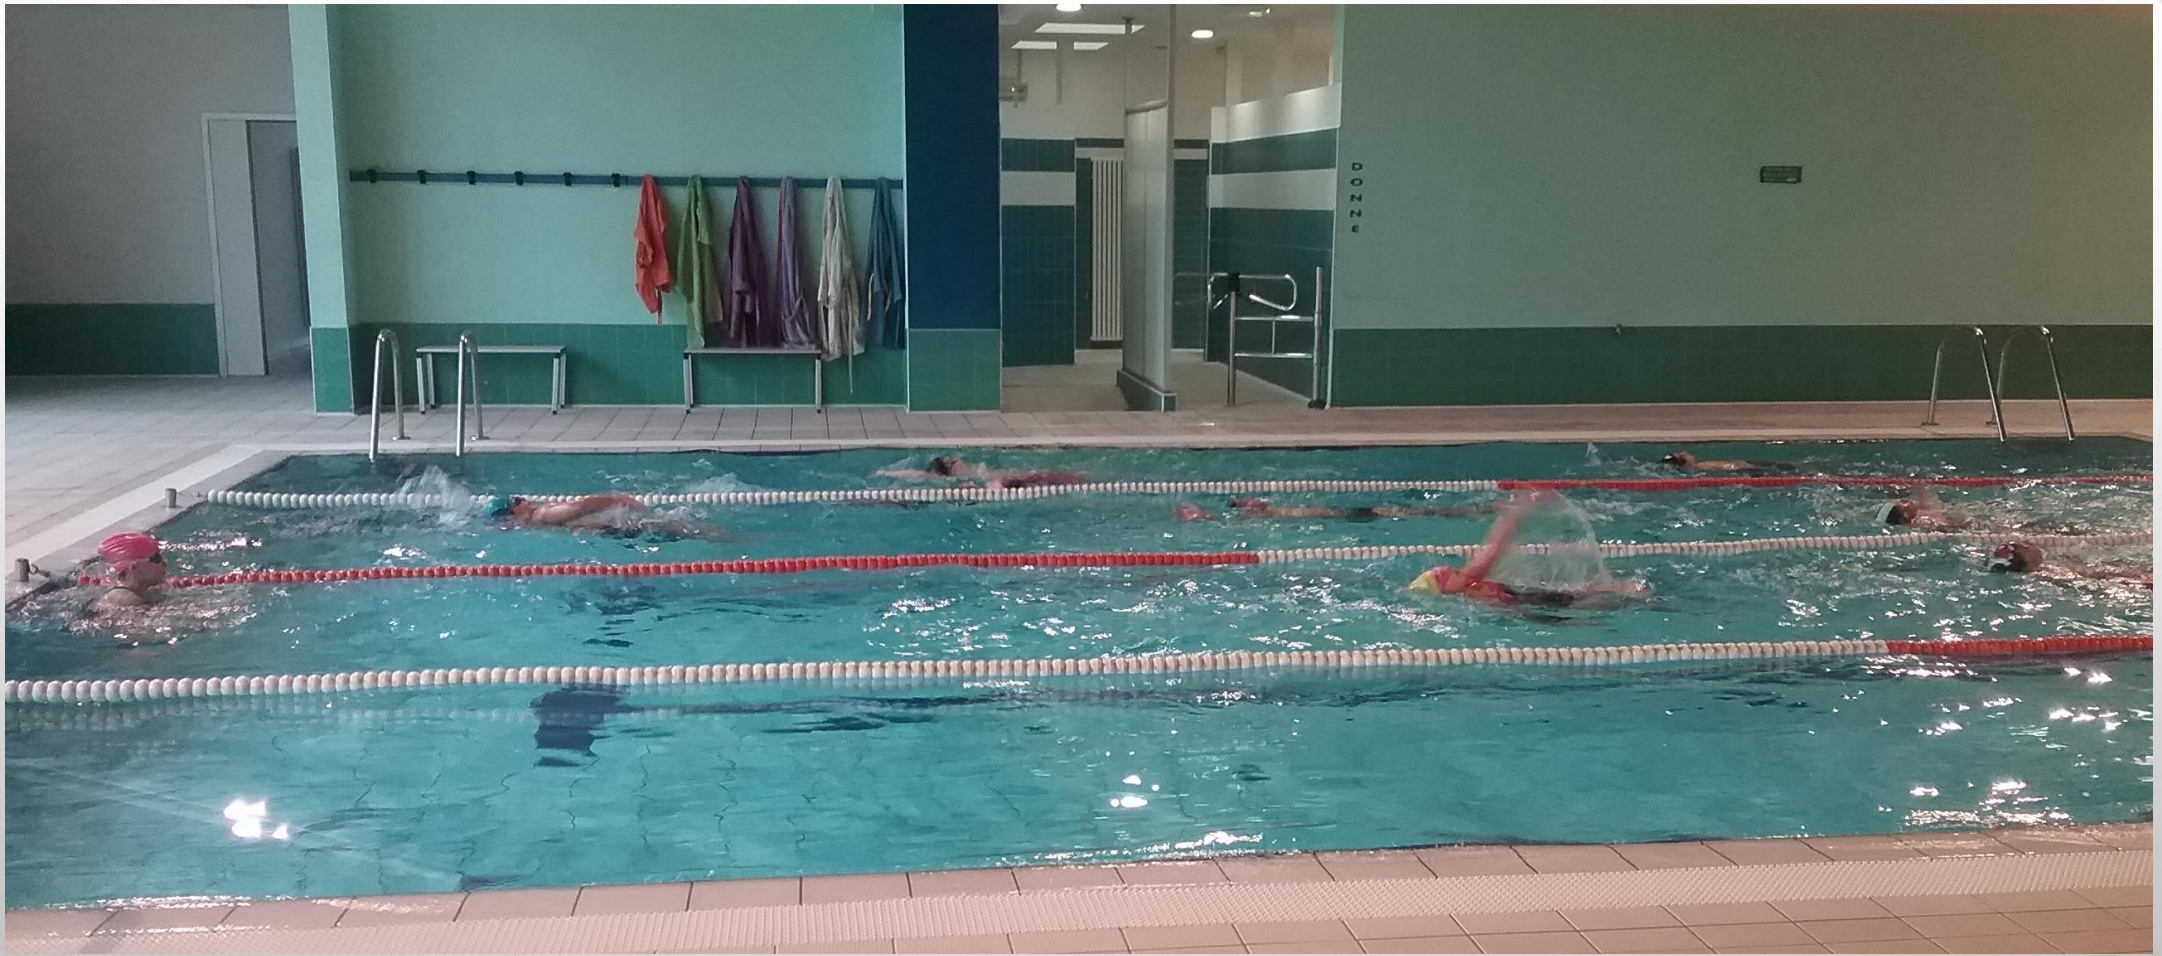

The background of the entire page is a light gray gradient with several realistic water droplets of various sizes scattered across it. The droplets have highlights and shadows, giving them a three-dimensional appearance.

CORSO DI NUOTO

CLASSI PRIME
PARCO DUCALE A.S. 2017/18
PROF. BEVIVINO PIETRO

A photograph of a swimming pool with a red lane line. The water is dark blue-green with some ripples. The text is written in a white, handwritten-style font. The background of the entire image is light gray with several white, bubble-like shapes scattered around the edges.

Corso di nuoto alla piscina
Onda Blu di Sassuolo