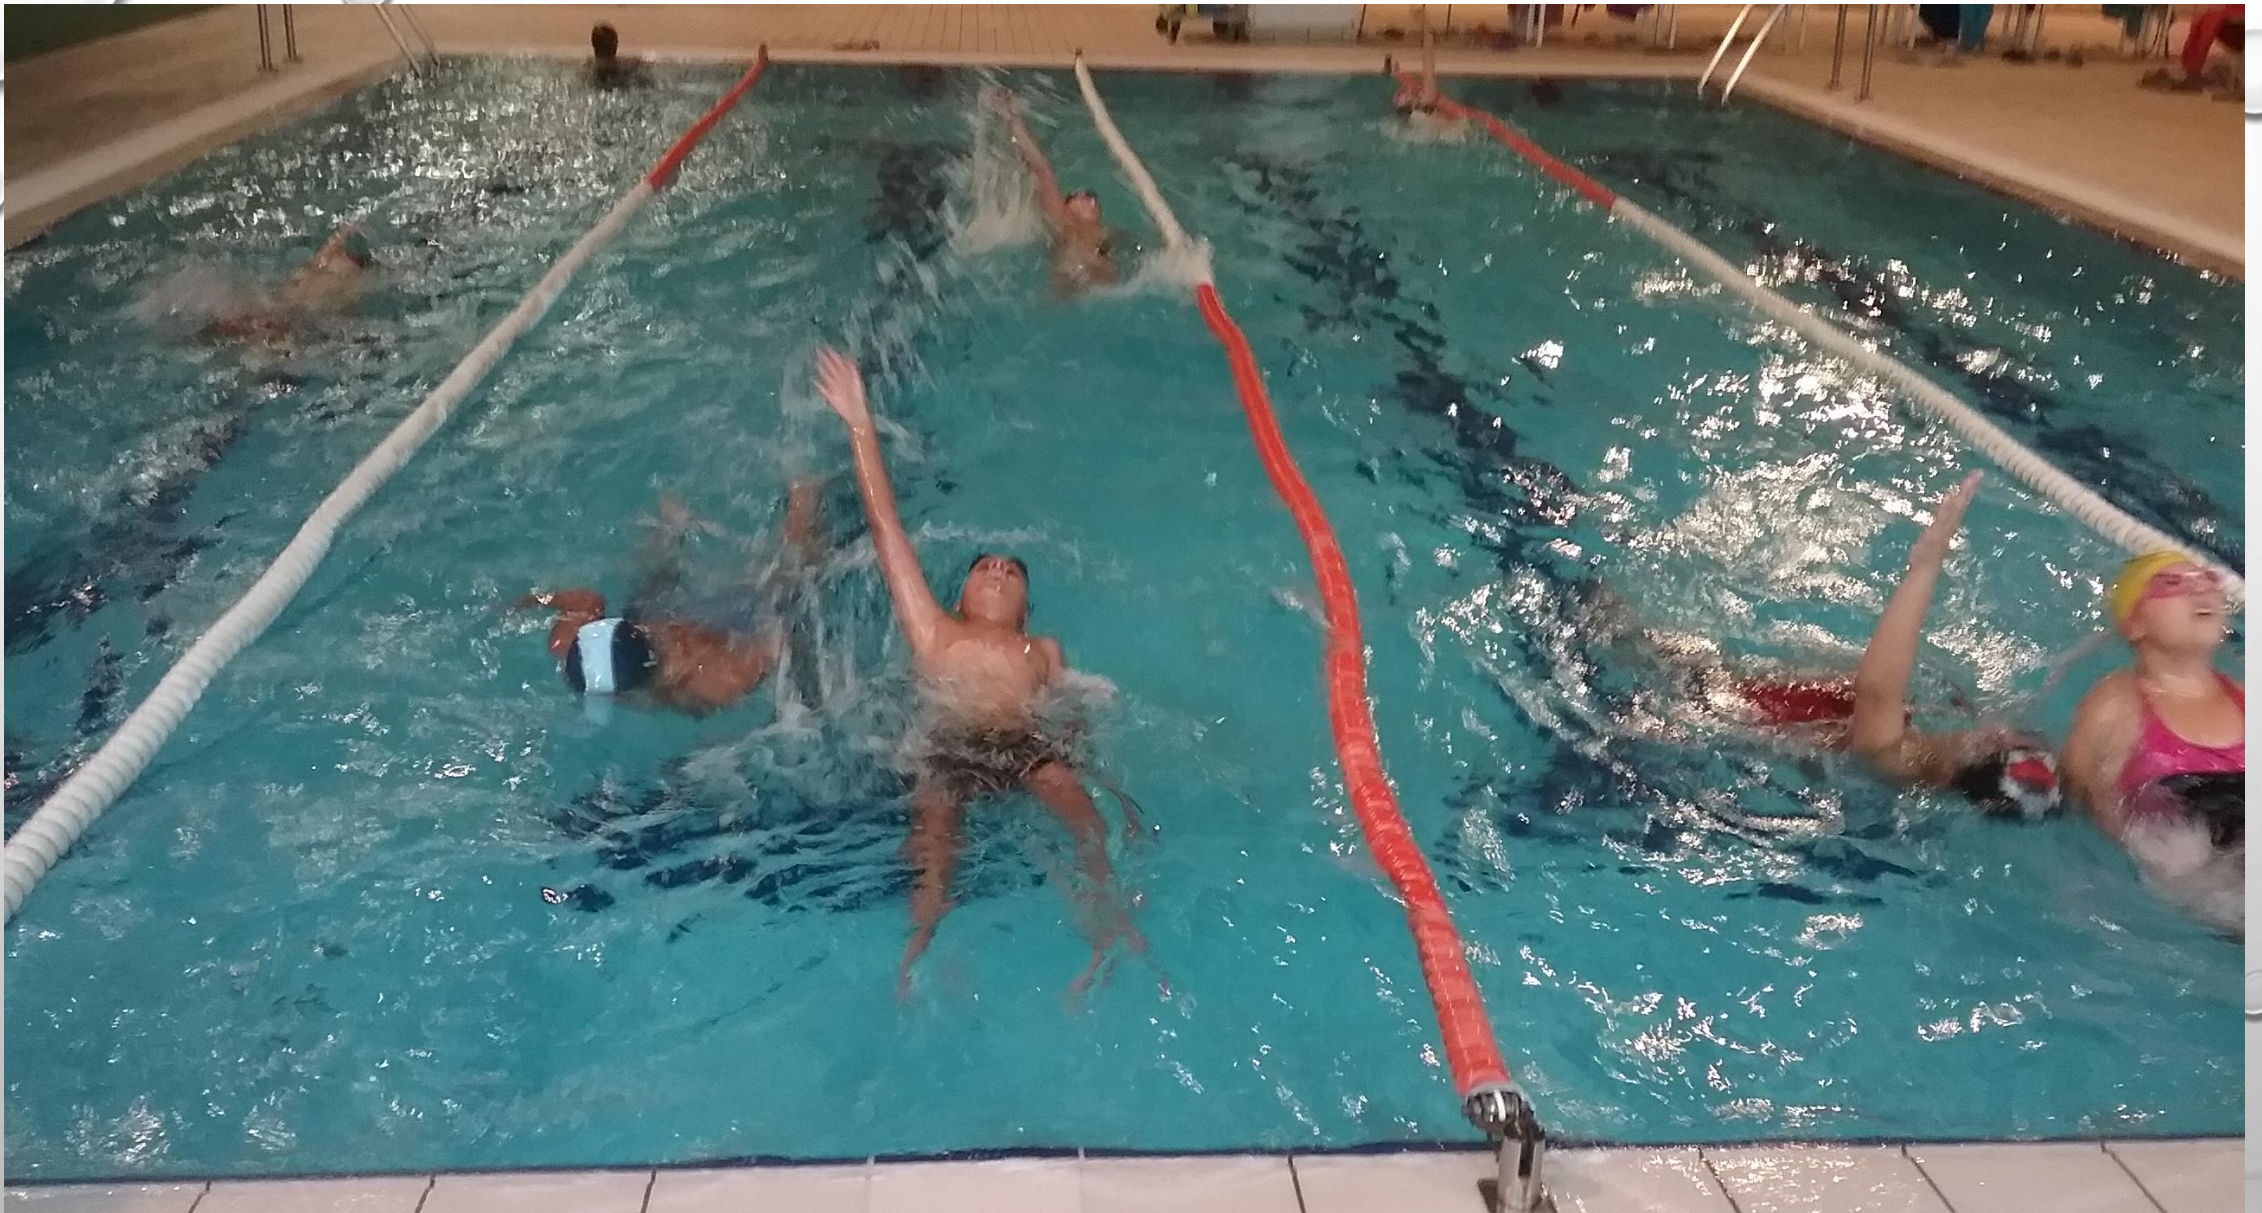

The background of the entire page is a light gray gradient with several realistic water droplets of various sizes scattered across it. The droplets have highlights and shadows, giving them a three-dimensional appearance.

CORSO DI NUOTO

CLASSI PRIME
PARCO DUCALE A.S. 2017/18
PROF. BEVIVINO PIETRO

A photograph of a swimming pool with a red lane line. The water is dark blue-green with some ripples. The text is written in a white, handwritten-style font. The background of the entire image is light gray with several white, bubble-like shapes scattered around the edges.

Corso di nuoto alla piscina
Onda Blu di Sassuolo