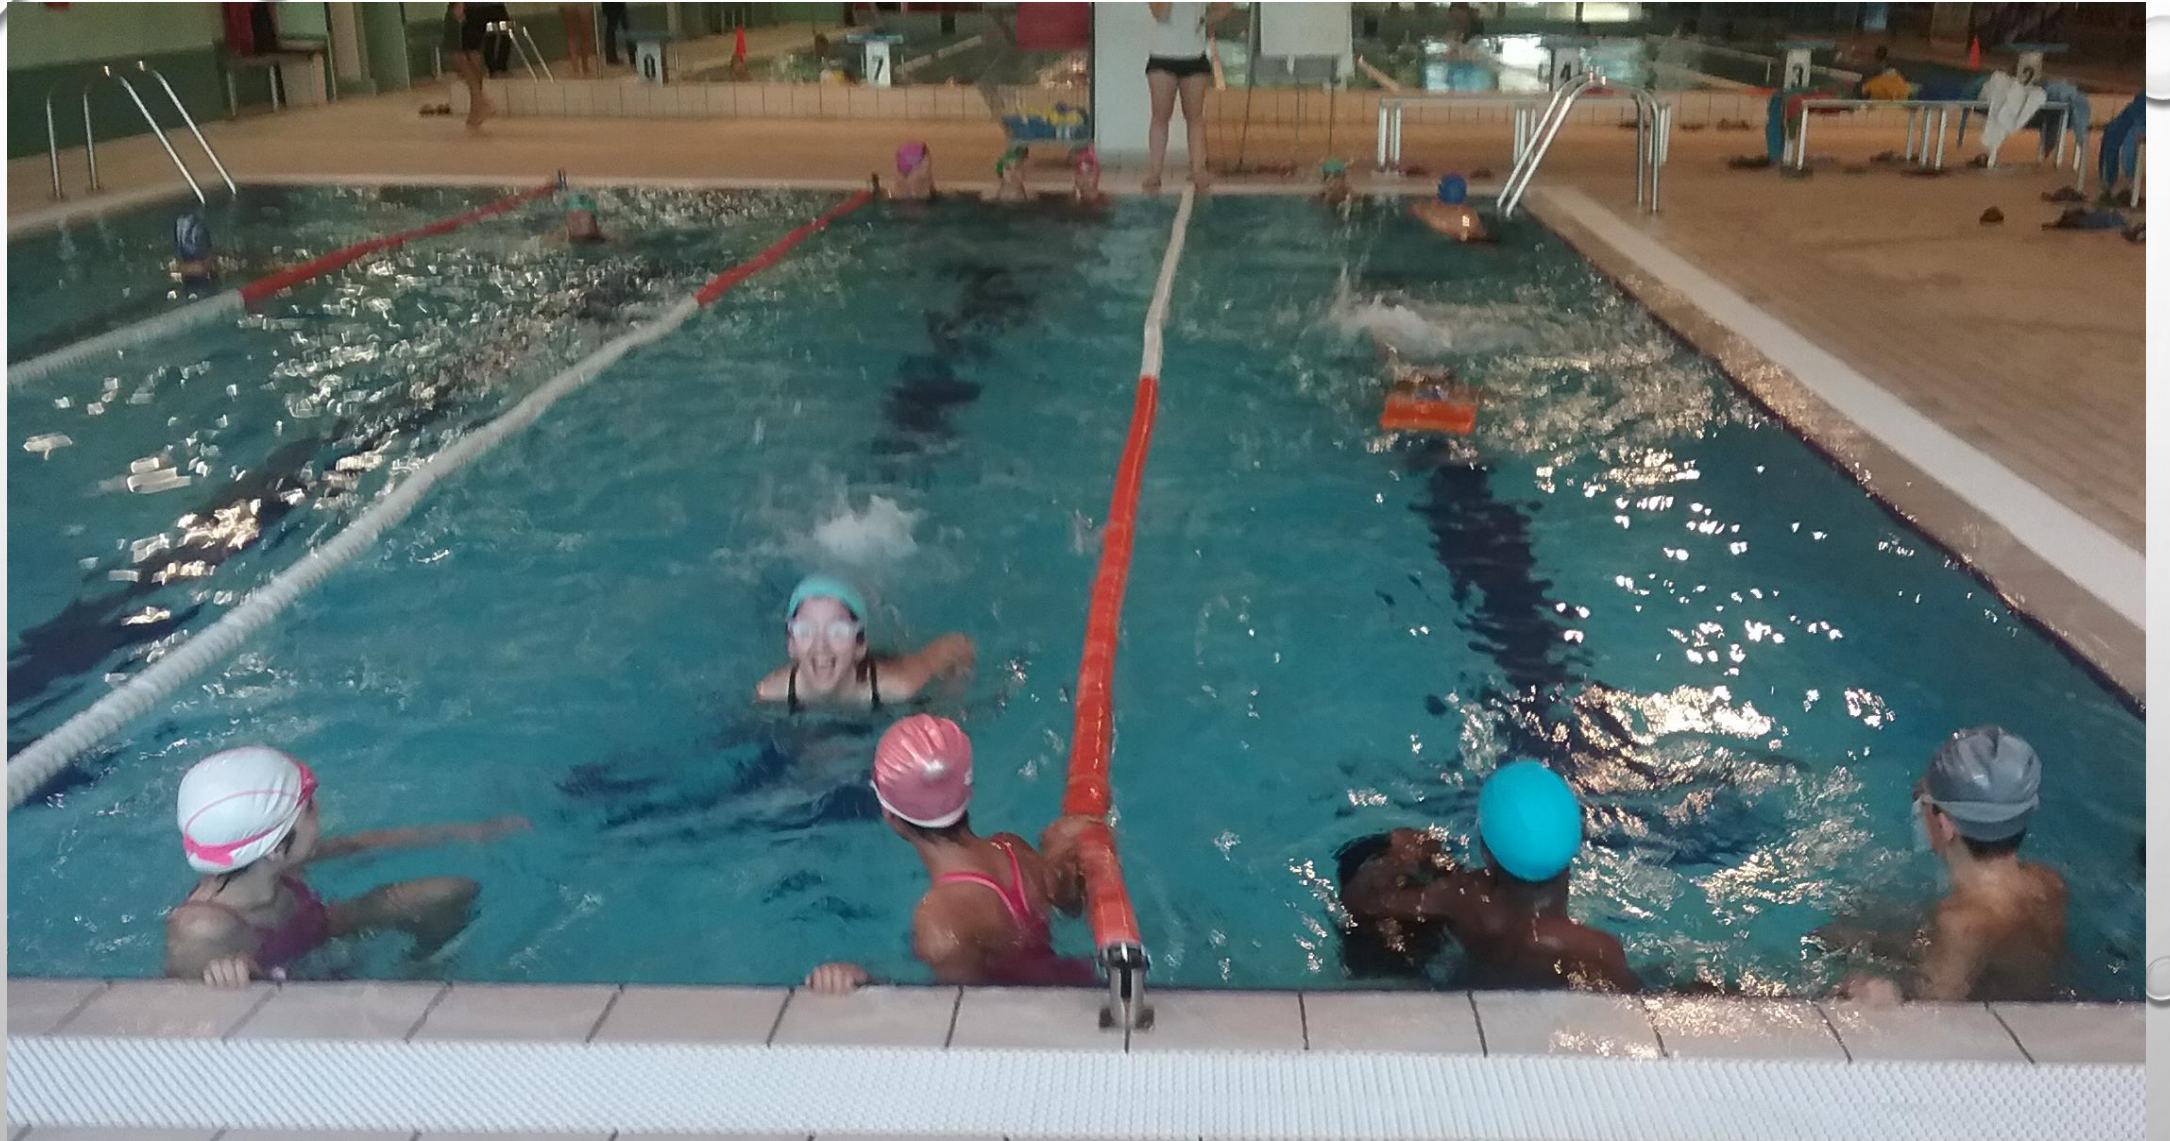

The background of the entire page is a light gray gradient with several realistic water droplets of various sizes scattered across it. The droplets have highlights and shadows, giving them a three-dimensional appearance.

CORSO DI NUOTO

CLASSI PRIME
PARCO DUCALE A.S. 2017/18
PROF. BEVIVINO PIETRO

A photograph of a swimming pool with a red lane line. The water is dark blue-green with some ripples. The text is written in a white, handwritten-style font. The background of the entire image is light gray with several white, bubble-like shapes scattered around the edges.

Corso di nuoto alla piscina
Onda Blu di Sassuolo